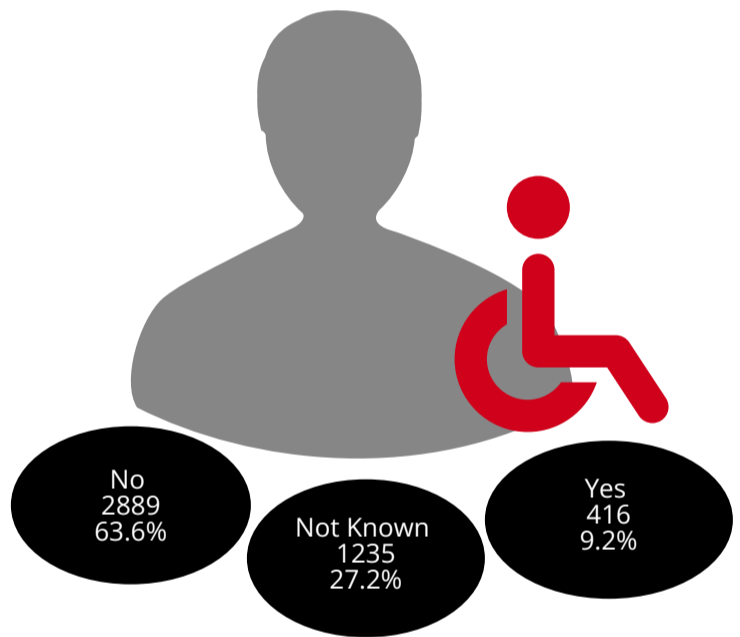

KEY WORKFORCE STATISTICS AS AT 6 FEBRUARY 2024

Figures below are based on full time staff
(16 hours or more & excluding QWork Staff)

Gender

Ethnicity

Disability

*BAME = Black & Minority Ethnic

Community Background