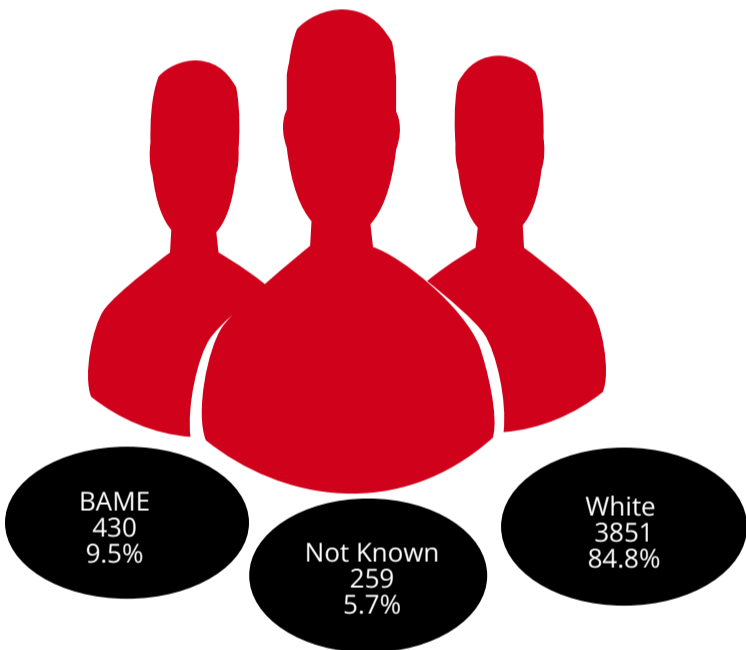

KEY WORKFORCE STATISTICS AS AT 6 FEBRUARY 2024

Figures below are based on full time staff
(16 hours or more & excluding QWork Staff)

Gender

Ethnicity

Disability

*BAME = Black & Minority Ethnic

Community Background