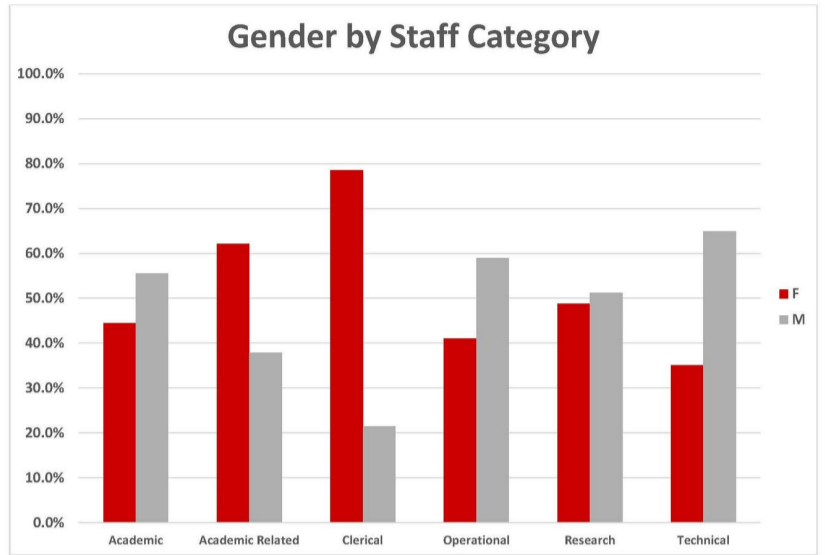

KEY WORKFORCE STATISTICS AS AT 6 FEBRUARY 2024

Figures below are based on full time staff
(16 hours or more & excluding QWork Staff)

Gender

Ethnicity

Disability

*BAME = Black & Minority Ethnic

Community Background