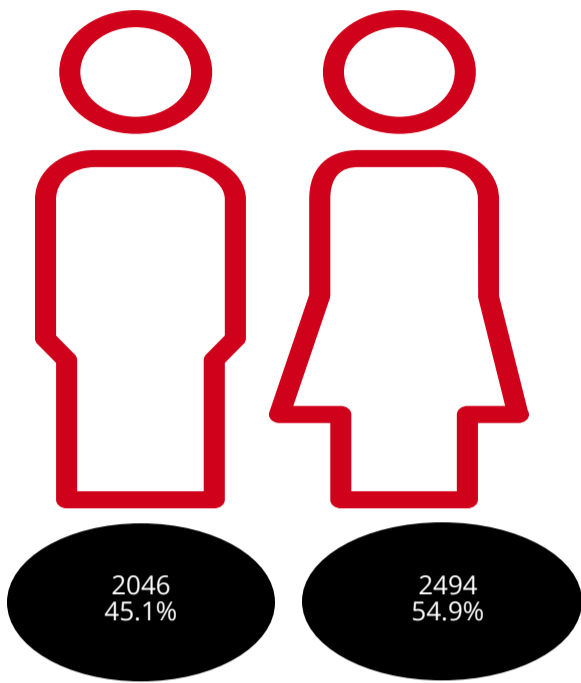

KEY WORKFORCE STATISTICS AS AT 6 FEBRUARY 2024

Figures below are based on full time staff
(16 hours or more & excluding QWork Staff)

Gender

Ethnicity

Disability

*BAME = Black & Minority Ethnic

Community Background

(P-Protestant, RC-Roman Catholic, ND-Non Determined)